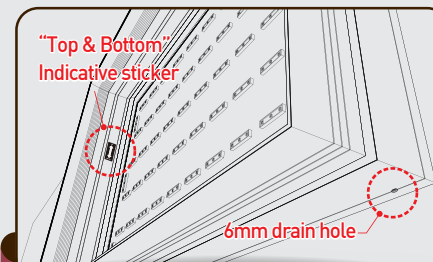

## This Flexface face Lightbox is..

- ✓ Type            Single sided
- ✓ Where to fix    Wall mounted
- ✓ Lighting source LED Lighting
- ✓ Cover size      5mm trims
- ✓ Colour            White or Black (Others cost extra)

## Installation\_Wall mounted type

"Top & Bottom" indicative stickers on the side, predrilled 6mm drain hole on the bottom

20x20mm perimeter fixing area for easy installation

Remove screw from cover bar

Put the rope edge into sail track bar