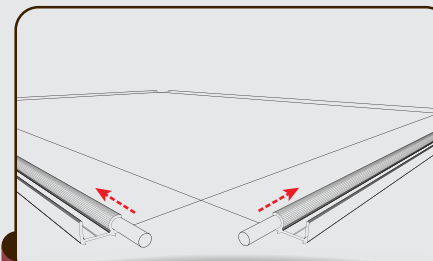

## Installation\_Wall mounted type

"Top & Bottom" indicative stickers on the side, predrilled 6mm drain hole on the bottom

20x20mm perimeter fixing area for easy installation

Remove screw from cover bar

Put the rope edge into sail track bar

Tension in the order of Top, Left, Right and Bottom

Put the cover bar back on, fix it with screw