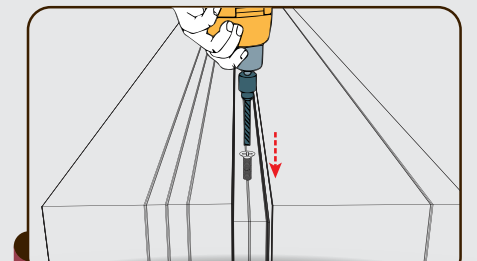

## Installation\_Wall mounted type

"Top & Bottom" indicative stickers on the side, predrilled 6mm drain hole on the bottom

20x20mm perimeter fixing area for easy installation

Remove screw from cover bar

Put the rope edge into sail track bar

Tension in the order of Top, Left, Right and Bottom

Put the cover bar back on, fix it with screw