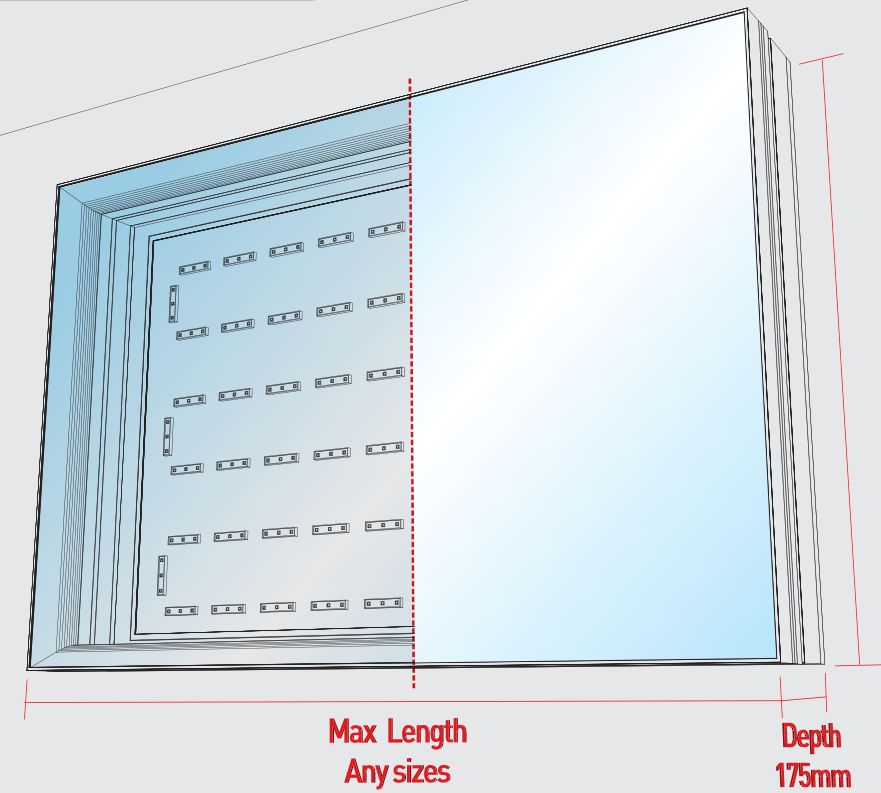

## This Flexface face Lightbox is..

- ✓ Type            Single sided
- ✓ Where to fix    Wall mounted
- ✓ Lighting source LED Lighting
- ✓ Cover size      5mm trims
- ✓ Colour            White or Black (Others cost extra)

## Installation\_Wall mounted type

"Top & Bottom" indicative stickers on the side, predrilled 6mm drain hole on the bottom

20x20mm perimeter fixing area for easy installation

Remove screw from cover bar

Put the rope edge into sail track bar