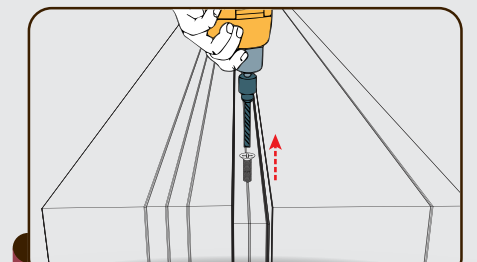

## Installation\_Wall mounted type

"Top & Bottom" indicative stickers on the side, predrilled 6mm drain hole on the bottom

20x20mm perimeter fixing area for easy installation

Remove screw from cover bar

Put the rope edge into sail track bar

Tension in the order of Top, Left, Right and Bottom

Put the cover bar back on, fix it with screw