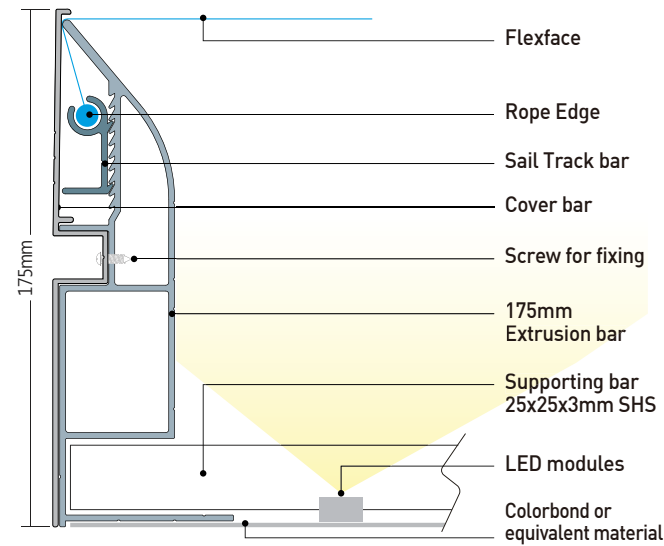

SA 232 SS FF LED SQ WM 175 5 - FULL COVER

This Flexface face Lightbox is..

- ✓ Type   Single sided
- ✓ Where to fix   Wall mounted
- ✓ Lighting source LED Lighting
- ✓ Cover size   5mm trims
- ✓ Colour   White or Black (Others cost extra)

- Price do not include Printed Flexface & tension
- Price do not include packaging and Delivery