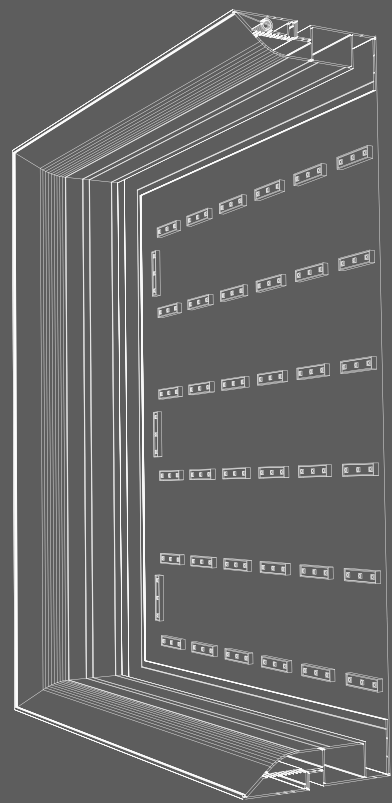

# SA 232 SS FF LED SQ WM 175 5 - FULL COVER

## This Flexface face Lightbox is..

- ✓ Type            Single sided
- ✓ Where to fix    Wall mounted
- ✓ Lighting source LED Lighting
- ✓ Cover size      5mm trims
- ✓ Colour            White or Black (Others cost extra)

- Price do not include Printed Flexface & tension
- Price do not include packaging and Delivery

## Installation\_Wall mounted type

"Top & Bottom" indicative stickers on the side, predrilled 6mm drain hole on the bottom

20x20mm perimeter fixing area for easy installation

Remove screw from cover bar

Put the rope edge into sail track bar