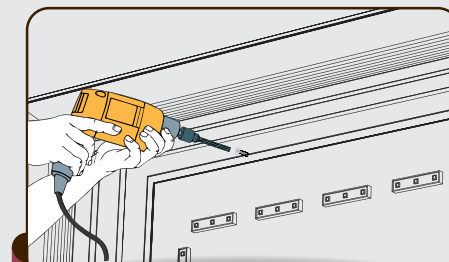

## Installation\_Wall mounted type

"Top & Bottom" indicative stickers on the side, predrilled 6mm drain hole on the bottom

20x20mm perimeter fixing area for easy installation

Remove screw from cover bar

Put the rope edge into sail track bar